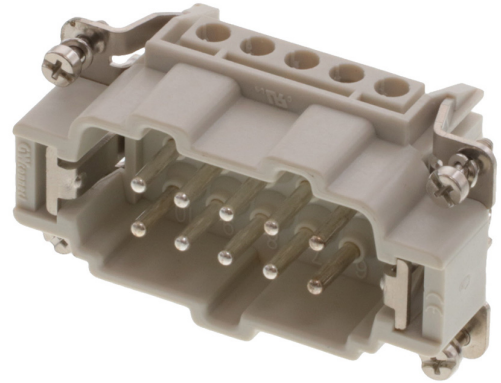

Part Number : [936010238](#)

Product Description : GWconnect Screw Terminal Insert, Male, 10-Pole, 16A, with Wire Protection, Silver (Ag) Plated Contacts, Size 10B «57x27»

Series Number : 93601

Status : Active

Product Category : Heavy-Duty Connectors

Engineering Number : 7310.6104.0

Product Environment Compliance

Compliance

GADSL/IMDS	Not Relevant
China RoHS	
EU ELV	Not Relevant
Low-Halogen Status	Low-Halogen per IEC 61249-2-21
REACH SVHC	Contains Lead per D(2024)7663-DC (21 Jan 2025)
EU RoHS	Compliant with Exemption 6(c) per EU 2015/863

EU RoHS Certificate of Compliance

Part Details

General

Status	Active
Category	Heavy-Duty Connectors
Series	93601
Description	GWconnect Screw Terminal Insert, Male, 10-Pole, 16A, with Wire Protection, Silver (Ag) Plated Contacts, Size 10B «57x27»
Component Type	Inserts - Screw Terminal
Insert Series	S-E
Product Name	GWconnect
Standard	CSA C22.2 NO. 182.3, EN 60664-1, EN 61984, UL 1977
UPC	887191878461

Agency

CSA	256883
UL	E249674

Electrical

Current - Maximum per Contact	16.0A
Voltage - Maximum	500V
Wire Protection	Yes

Physical

Component Size	10B «57X27»
Durability (mating cycles max)	700
Gender	Male
Insert Color	Grey
Material - Contact	Copper Alloy
Material - Insert	Polycarbonate
Material - Plating	Silver
Net Weight	62.000/g
Number of Rows	2
Packaging Type	Bag
Polarized to Mating Part	Yes