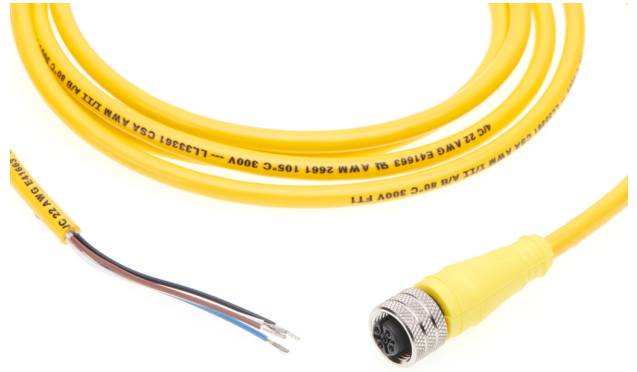

Part Number : [1200650277](#)

Product Description : Micro-Change (M12) Single-Ended Cordset, 4 Poles, Female (Straight) to Pigtail, 22 AWG, Yellow PVC Cable, 10.0m (32.81') Length

Series Number : 120065

Status : Active

Product Category : Circular Industrial Cordsets

Engineering Number : 804000A09M100

Documents & Resources

Drawings

[1200650277_sd.pdf](#)

Product Environment Compliance

Compliance

GADSL/IMDS	Not Relevant
China RoHS	
EU ELV	Not Relevant
Low-Halogen Status	Not Low-Halogen per IEC 61249-2-21
REACH SVHC	Contains Lead per D(2022)4187-DC (10 June 2022)
EU RoHS	Compliant with Exemption 6(c) per EU 2015/863

Multiple Part Product Compliance Statements

- Eu RoHS
- REACH SVHC
- Low-Halogen

Multiple Part Industry Compliance Documents

- IPC 1752A Class C
- IPC 1752A Class D
- Molex Product Compliance Declaration