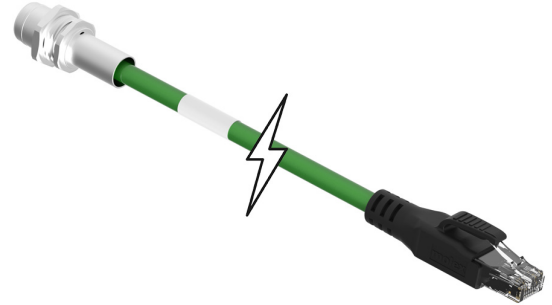

Part Number : [1201080252](#)

Product Description : Ultra-Lock (M12) Receptacle to RJ-45 Double-Ended Cordset, 4 Poles, D-Coded, Male (Straight) to Female (Straight), 22 AWG, Shielded PUR Cable, 1.0m (3.28') Length

Series Number : 120108

Status : Active

Product Category : Circular Industrial Cordsets

Engineering Number : ERWPAU7011M010

Documents & Resources

Drawings

[1201080252_sd.pdf](#)

Product Environment Compliance

- IEC-62474

- chemSHERPA (xml)

EU RoHS Certificate of Compliance

Part Details

General

Status	Active
Category	Circular Industrial Cordsets
Series	120108
Description	Ultra-Lock (M12) Receptacle to RJ-45 Double-Ended Cordset, 4 Poles, D-Coded, Male (Straight) to Female (Straight), 22 AWG, Shielded PUR Cable, 1.0m (3.28') Length
IP Rating	IP20, IP67 (M12 only)
Performance Category	5e
Product Name	Industrial Ethernet,Ultra-Lock (M12)
Protocol	EtherNet
Type	Double Ended
UPC	78172536925

Agency

UL	E200650
----	---------

Electrical

Current - Maximum per Contact	1.5A
Voltage - Maximum	30V

Physical

Cable Diameter	6.70mm (.264")
Cable Length	1.0m (3.28')
Color - Cable Jacket	Green
Connector End A	Ultra-Lock (M12)
Connector End B	RJ-45 (standard)
Coupling Style	Threaded
Gender	Female-Male