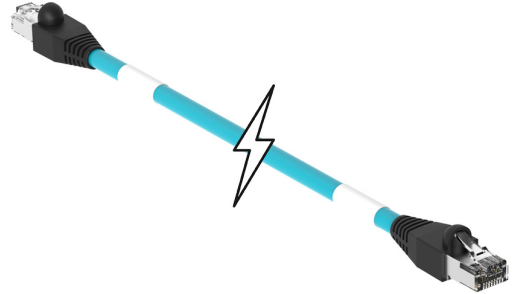

Part Number : [1201080441](#)

Product Description : Double-Ended RJ-45 Cordset, 4 Poles, Male (Straight) to Male (Straight), 24 AWG, Blue Unshielded TPE Cable, 35.0m (114.83') Length, 6.99mm (.275") Diameter

Series Number : 120108

Status : Active

Product Category : Circular Industrial Cordsets

Engineering Number : E66A06006M350

Documents & Resources

Drawings

[1201080441_sd.pdf](#)

Product Environment Compliance

Compliance

GADSL/IMDS	Not Relevant
China RoHS	Not Relevant
EU ELV	Compliant per 2000/53/EC
Low-Halogen Status	Not Relevant
REACH SVHC	Contains TBBA; bis(2-ethylhexyl) tetrabromophthalate covering any of the individual isomers and/or combinations thereof; Dodecachloropentacyclo[12.2.1.16, 9.02,13.05,10]octadeca-7,15-diene ("Dechlorane Plus"^{TM}) per D(2024)7663-DC (21 Jan 2025)
EU RoHS	Compliant per EU 2015/863

Multiple Part Product Compliance Statements

- Eu RoHS
- REACH SVHC
- Low-Halogen

Multiple Part Industry Compliance Documents