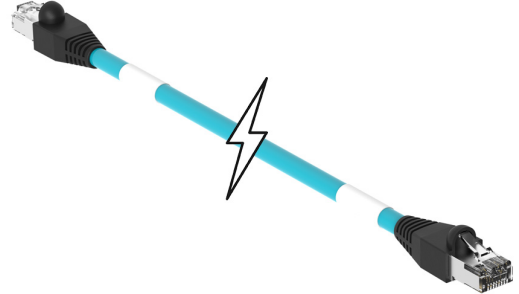

Part Number : [1201080444](#)

Product Description : Double-Ended RJ-45 Cordset, 4 Poles, Male (Straight) to Male (Straight), 24 AWG, Blue Unshielded TPE Cable, 60.0m (196.85') Length, 6.99mm (.275") Diameter

Series Number : 120108

Status : Active

Product Category : Circular Industrial Cordsets

Engineering Number : E66A06006M600

Documents & Resources

Drawings

[1201080444_sd.pdf](#)

Product Environment Compliance

Compliance

GADSL/IMDS	Not Relevant
China RoHS	Not Relevant
EU ELV	Compliant per 2000/53/EC
Low-Halogen Status	Not Relevant
REACH SVHC	Contains TBBA; bis(2-ethylhexyl) tetrabromophthalate covering any of the individual isomers and/or combinations thereof; Dodecachloropentacyclo[12.2.1.16, 9.02,13.05,10]octadeca-7,15-diene ("Dechlorane Plus"^{TM}) per D(2024)7663-DC (21 Jan 2025)
EU RoHS	Compliant per EU 2015/863

Multiple Part Product Compliance Statements

- Eu RoHS
- REACH SVHC
- Low-Halogen

Multiple Part Industry Compliance Documents