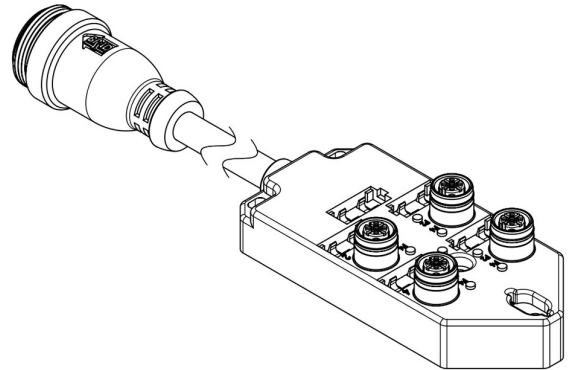

Part Number : [1202510110](#)

Product Description : MPIS Ultra-Lock (M12) Passive Junction Box, Top-Mount, 4 Ports / 5 Poles, No LEDs, 1.0m Cable with Mini-Change (19-Pole) Home Run Connector, Dual IO Per Port

Series Number : 120119

Status : Active

Product Category : Passive Distribution Boxes

Engineering Number : BKB4120-FBW-01

Documents & Resources

Drawings

[1202510110_sd.pdf](#)

Product Environment Compliance

Compliance

GADSL/IMDS	Not Relevant
China RoHS	Not Relevant
EU ELV	Compliant with Exemption 3 per 2000/53/EC
Low-Halogen Status	Not Relevant
REACH SVHC	Contains Lead per D(2022)9120-DC (17 Jan 2023)
EU RoHS	Compliant with Exemption 6(c) per EU 2015/863

Multiple Part Product Compliance Statements

- Eu RoHS
- REACH SVHC
- Low-Halogen

Multiple Part Industry Compliance Documents

- IPC 1752A Class C
- IPC 1752A Class D
- Molex Product Compliance Declaration