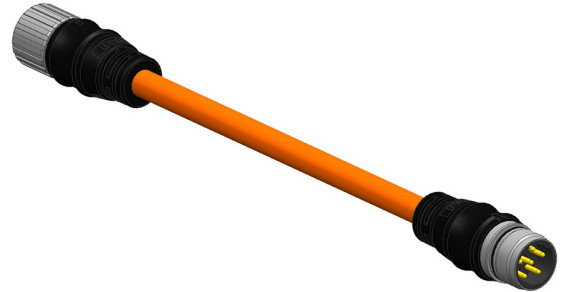

Part Number : [1204800621](#)

Product Description : Brad M23 Power Double-Ended Cordset, 6 Poles, Male (Straight) to Female (Straight), 16 AWG, Orange Shielded TPU WSOR Cable, 2.0m (6.56') Length

Series Number : 120480

Status : Active

Product Category : Circular Industrial Cordsets

Engineering Number : KKP6S30W01M020

Documents & Resources

Drawings

[1204800621_sd.pdf](#)

3D Models and Design Files

[1204800621_stp.zip](#)

EU RoHS Certificate of Compliance

Part Details

General

Status	Active
Category	Circular Industrial Cordsets
Series	120480
Description	Brad M23 Power Double-Ended Cordset, 6 Poles, Male (Straight) to Female (Straight), 16 AWG, Orange Shielded TPU WSOR Cable, 2.0m (6.56') Length
Comments	WSOR Cable Jacket
IP Rating	IP67
Product Name	Brad M23
Protocol	N/A
Type	Double Ended
UPC	889056618045

Electrical

Current - Maximum per Contact	18.0A
Voltage - Maximum	600V

Physical

Cable Diameter	11.10mm (.437")
Cable Length	2.0m (6.56')
Color - Cable Jacket	Orange
Connector End A	M23
Connector End B	M23
Coupling Style	Threaded
Gender	Female-Male
Keyway	Multiple
LED Indicator	None