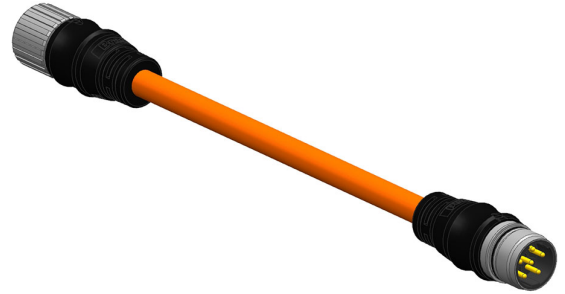

**Part Number :** [1204800625](#)

**Product Description :** Brad M23 Power Double-Ended Cordset, 6 Poles, Male (Straight) to Female (Straight), 16 AWG, Orange Shielded TPU WSOR Cable, 10.0m (32.81') Length

**Series Number :** 120480

**Status :** Active

**Product Category :** Circular Industrial Cordsets

**Engineering Number :** KKP6S30W01M100

---

### General

Status	Active
Category	Circular Industrial Cordsets
Series	120480
Description	Brad M23 Power Double-Ended Cordset, 6 Poles, Male (Straight) to Female (Straight), 16 AWG, Orange Shielded TPU WSOR Cable, 10.0m (32.81') Length
Comments	WSOR Cable Jacket
IP Rating	IP67
Product Name	Brad M23
Protocol	N/A
Type	Double Ended
UPC	889056618076