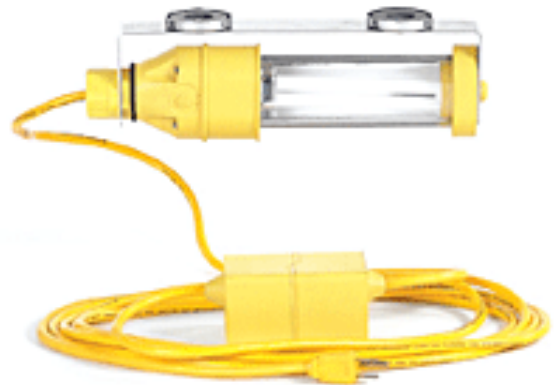

Part Number : 1301080141

Product Description : Super-Safeway 27W
Fluorescent Machine Light Screw Mount with
18/3 SJTOOW, Overall Cord Length 5.49m
(18.0')

Series Number : 130108

Status : Active

Product Category : Lamps and Lights

Engineering Number : 1093-3M

Product Environment Compliance

Compliance

China RoHS	Not Reviewed
EU ELV	Not Reviewed
Low-Halogen Status	Not Reviewed
REACH SVHC	Not Reviewed
EU RoHS	Not Reviewed

Multiple Part Product Compliance Statements

- Eu RoHS
- REACH SVHC
- Low-Halogen

Multiple Part Industry Compliance Documents

- IPC 1752A Class C
- IPC 1752A Class D
- Molex Product Compliance Declaration
- IEC-62474
- chemSHERPA (xml)

EU RoHS Certificate of Compliance

Part Details

General

Status	Active
Category	Lamps and Lights