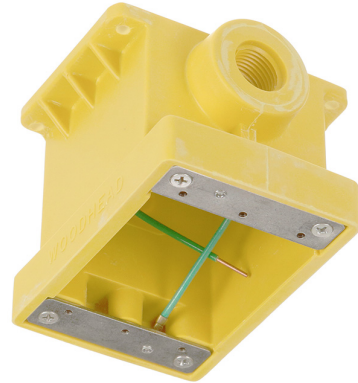

Part Number : [1301280114](#)

Product Description : Woodhead FD Yellow Glass-Filled Polyester Box, Corrosion - resistant (2) 12.70mm (.500") Threaded Knock-out Openings

Series Number : 130128

Status : Active

Product Category : Power Distribution

Engineering Number : 452CR

Documents & Resources

Drawings

[1301280114_sd.pdf](#)

Product Environment Compliance

Compliance

GADSL/IMDS	Not Relevant
China RoHS	Not Reviewed per SJ/T 11365-2006
EU ELV	Not Relevant
Low-Halogen Status	Not Reviewed per IEC 61249-2-21
REACH SVHC	Not Reviewed per D(2024)6225-DC (07 Nov 2024)
EU RoHS	Not Reviewed per EU 2015/863

Multiple Part Product Compliance Statements

- Eu RoHS
- REACH SVHC
- Low-Halogen

Multiple Part Industry Compliance Documents

- IPC 1752A Class C
- IPC 1752A Class D
- Molex Product Compliance Declaration
- IEC-62474