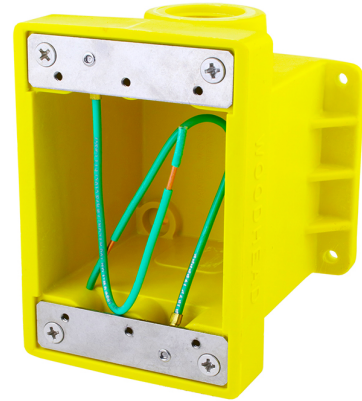

Part Number : [1301280116](#)

Product Description : Woodhead FD Yellow Glass-Filled Polyester Box, Corrosion - resistant (2) 19.05mm (.750") Threaded Knock-out Openings

Series Number : 130128

Status : Active

Product Category : Power Distribution

Engineering Number : 453CR

Documents & Resources

Drawings

[1301280116_sd.pdf](#)

Product Environment Compliance

Compliance

GADSL/IMDS	Not Relevant
China RoHS	Not Reviewed per SJ/T 11365-2006
EU ELV	Not Relevant
Low-Halogen Status	Not Reviewed per IEC 61249-2-21
REACH SVHC	Not Reviewed per D(2024)7663-DC (21 Jan 2025)
EU RoHS	Not Reviewed per EU 2015/863

Multiple Part Product Compliance Statements

- Eu RoHS
- REACH SVHC
- Low-Halogen

Multiple Part Industry Compliance Documents

- IPC 1752A Class C
- IPC 1752A Class D
- Molex Product Compliance Declaration
- IEC-62474