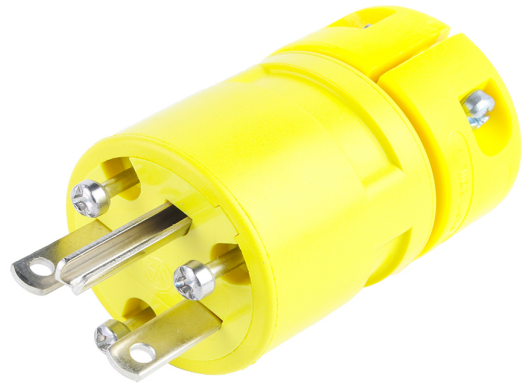

Part Number : [1301410022](#)

Product Description : Super-Safeway Plug, 2 Pole/3 Wire, NEMA 6-15, 250V

Series Number : 130141

Status : Active

Product Category : Wiring Devices

Engineering Number : 1449

Documents & Resources

Drawings

[1301410022_sd.pdf](#)

Product Environment Compliance

Compliance

China RoHS	Not Reviewed
EU ELV	Not Reviewed
Low-Halogen Status	Not Reviewed
REACH SVHC	Not Reviewed
EU RoHS	Not Reviewed

Multiple Part Product Compliance Statements

Part Details

General

Status	Active
Category	Wiring Devices
Series	130141
Description	Super-Safeway Plug, 2 Pole/3 Wire, NEMA 6-15, 250V
IP Rating	N/A
NEMA Configuration	NEMA 6-15
Product Name	Super-Safeway
Specialty	N/A
Type	Plug
UPC	78678870103

Agency

CSA	LR6837
UL	E10176

Electrical

Current - Maximum per Contact	15.0A
GFCI	No
Voltage - Maximum	250V

Physical

Cord Type	N/A
Flange	No
Flip Lid	No
Gender	Male
Length	N/A
Lighted Connector	No
Locking Blade	No
Net Weight	80.285/g
Poles	2-pole/3-wire
Receptacle Type	N/A