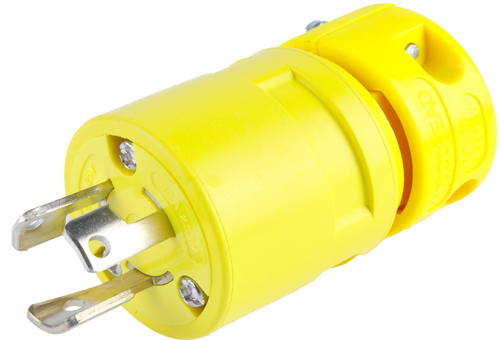

Part Number : [1301410044](#)

Product Description : Super-Safeway Plug with Locking Blade, 3 Pole/3 Wire, Non-NEMA, 15A/125V, 10A/250V

Series Number : 130141

Status : Active

Product Category : Wiring Devices

Engineering Number : 2407

Product Environment Compliance

Compliance

GADSL/IMDS	Not Relevant
China RoHS	Not Relevant
EU ELV	Not Relevant
Low-Halogen Status	Not Reviewed per IEC 61249-2-21
REACH SVHC	Not Reviewed per D(2024)6225-DC (07 Nov 2024)
EU RoHS	Not Reviewed per EU 2015/863

Multiple Part Product Compliance Statements

- Eu RoHS
- REACH SVHC
- Low-Halogen

Multiple Part Industry Compliance Documents

- IPC 1752A Class C
- IPC 1752A Class D
- Molex Product Compliance Declaration
- IEC-62474
- chemSHERPA (xml)

EU RoHS Certificate of Compliance

Part Details

General

Status	Active
Category	Wiring Devices
Series	130141
Description	Super-Safeway Plug with Locking Blade, 3 Pole/3 Wire, Non-NEMA, 15A/125V, 10A/250V
IP Rating	N/A
NEMA Configuration	Non-NEMA Locking
Product Name	Super-Safeway
Specialty	N/A
Type	Plug
UPC	78678870480