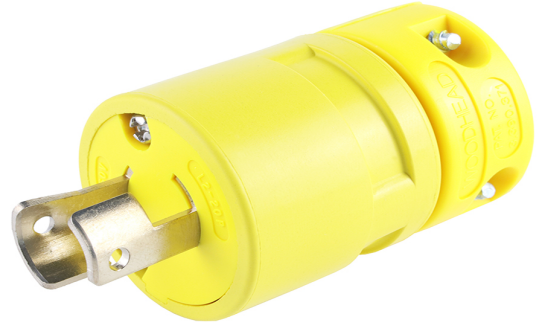

Part Number : 1301410061

Product Description : Super-Safeway Plug with Locking Blade, 2 Pole/2 Wire, NEMA L2-20, 250V

Series Number : 130141

Status : Active

Product Category : Wiring Devices

Engineering Number : 2607

- Eu RoHS
- REACH SVHC
- Low-Halogen

Multiple Part Industry Compliance Documents

- IPC 1752A Class C
- IPC 1752A Class D
- Molex Product Compliance Declaration
- IEC-62474
- chemSHERPA (xml)

EU RoHS Certificate of Compliance

Part Details

General

Status	Active
--------	--------

Category	Wiring Devices
Series	130141
Description	Super-Safeway Plug with Locking Blade, 2 Pole/2 Wire, NEMA L2-20, 250V
IP Rating	N/A
NEMA Configuration	NEMA L2-20
Product Name	Super-Safeway
Specialty	N/A
Type	Plug
UPC	78678802607

Agency

CSA	LR6837
UL	E10176

Electrical

Current - Maximum per Contact	20.0A
GFCI	No
Voltage - Maximum	250V

Physical

Cord Type	N/A
Flange	No
Flip Lid	No
Gender	Male
Length	N/A
Lighted Connector	No
Locking Blade	Yes
Net Weight	75.749/g
Poles	2-pole/2-wire
Receptacle Type	N/A