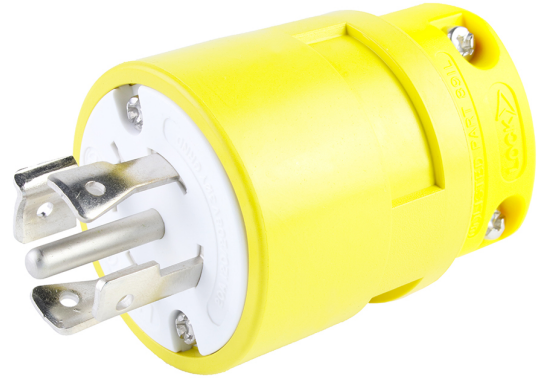

Part Number : 1301420014

Product Description : Super-Safeway Plug with Locking Blade, 4 Pole/5 Wire, NEMA L21-20, 3ø 208V

Series Number : 130142

Status : Active

Product Category : Wiring Devices

Engineering Number : 2681

- Eu RoHS
- REACH SVHC
- Low-Halogen

Multiple Part Industry Compliance Documents

- IPC 1752A Class C
- IPC 1752A Class D
- Molex Product Compliance Declaration
- IEC-62474
- chemSHERPA (xml)

EU RoHS Certificate of Compliance

Part Details

General

Status	Active
--------	--------

Category	Wiring Devices
Series	130142
Description	Super-Safeway Plug with Locking Blade, 4 Pole/5 Wire, NEMA L21-20, 3Ø 208V
IP Rating	N/A
NEMA Configuration	NEMA L21-20
Product Name	Super-Safeway
Specialty	N/A
Type	Plug
UPC	78678870564

Agency

CSA	LR6837
UL	E10176

Electrical

Current - Maximum per Contact	20.0A
GFCI	No
Voltage - Maximum	3Ø 208V

Physical

Cord Type	N/A
Flange	No
Flip Lid	No
Gender	Male
Length	N/A
Lighted Connector	No
Locking Blade	Yes
Poles	4-pole/5-wire
Receptacle Type	N/A