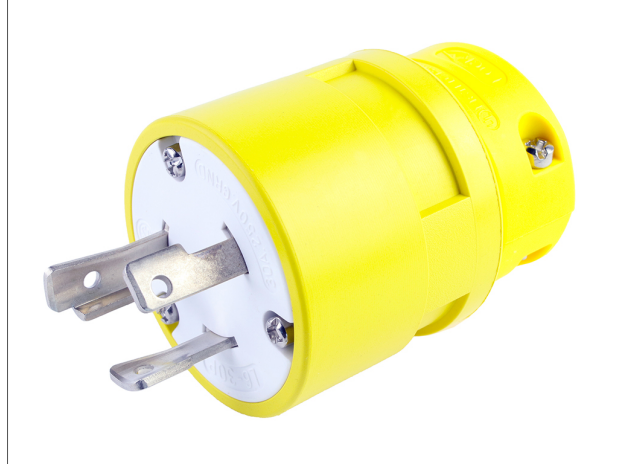

Part Number : [1301420034](#)

Product Description : Super-Safeway Plug with Locking Blade, 2 Pole/3 Wire, NEMA L6-30, 250V

Series Number : 130142

Status : Active

Product Category : Wiring Devices

Engineering Number : 2848

Multiple Part Product Compliance Statements

- Eu RoHS
- REACH SVHC
- Low-Halogen

Multiple Part Industry Compliance Documents

- IPC 1752A Class C
- IPC 1752A Class D
- Molex Product Compliance Declaration

- IEC-62474

- chemSHERPA (xml)

EU RoHS Certificate of Compliance

Part Details

General

Status	Active
Category	Wiring Devices
Series	130142
Description	Super-Safeway Plug with Locking Blade, 2 Pole/3 Wire, NEMA L6-30, 250V
IP Rating	N/A
NEMA Configuration	NEMA L6-30
Product Name	Super-Safeway
Specialty	N/A
Type	Plug
UPC	78678870432

Agency

CSA	LR6837
UL	E10176

Electrical

Current - Maximum per Contact	30.0A
GFCI	No
Voltage - Maximum	250V

Physical

Cord Type	N/A
Flange	No
Flip Lid	No
Gender	Male
Length	N/A
Lighted Connector	No

Locking Blade	Yes
Net Weight	185.110/g
Poles	2-pole/3-wire
Receptacle Type	N/A