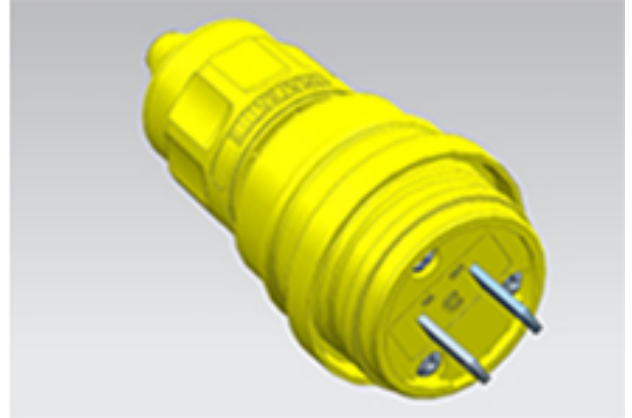

Part Number : [1301460012](#)

Product Description : Watertite Extreme Plug,
2 Pole/2 Wire, NEMA 1-15, 125V, Cord Grip
Body Size F2, Silicone Husk

Series Number : 130146

Status : Active

Product Category : Wiring Devices

Engineering Number : 14W04

Documents & Resources

Drawings

[1301460012_sd.pdf](#)

3D Models and Design Files

[1301460012_stp.zip](#)

Product Environment Compliance

Compliance

China RoHS	Not Reviewed
EU ELV	Not Reviewed
Low-Halogen Status	Not Reviewed
REACH SVHC	Not Reviewed
EU RoHS	Not Reviewed

Multiple Part Product Compliance Statements

- Eu RoHS
- REACH SVHC
- Low-Halogen

Multiple Part Industry Compliance Documents

- IPC 1752A Class C
- IPC 1752A Class D
- Molex Product Compliance Declaration
- IEC-62474
- chemSHERPA (xml)