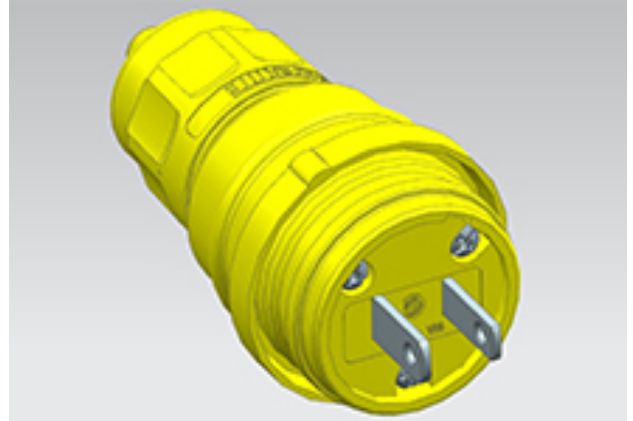

Part Number : [1301460021](#)

Product Description : Watertite Extreme Plug, Polarized, 2 Pole/2 Wire, NEMA 1-15, 125V, Cord Grip Body Size F2, Silicone Husk

Series Number : 130146

Status : Active

Product Category : Wiring Devices

Engineering Number : 14W19

Documents & Resources

Drawings

[1301460021_sd.pdf](#)

3D Models and Design Files

[1301460021_stp.zip](#)

Product Environment Compliance

Compliance

China RoHS	Not Reviewed
EU ELV	Not Reviewed
Low-Halogen Status	Not Reviewed
REACH SVHC	Not Reviewed
EU RoHS	Not Reviewed

Multiple Part Product Compliance Statements

- Eu RoHS
- REACH SVHC
- Low-Halogen

Multiple Part Industry Compliance Documents

- IPC 1752A Class C
- IPC 1752A Class D
- Molex Product Compliance Declaration
- IEC-62474
- chemSHERPA (xml)