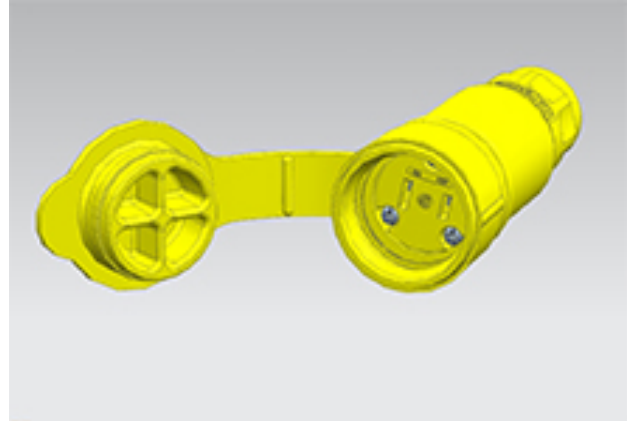

Part Number : [1301460048](#)

Product Description : Watertite Extreme Connector, 2 Pole/2 Wire, NEMA 1-15, 125V, Cord Grip Body Size F2, Silicone Husk

Series Number : 130146

Status : Active

Product Category : Wiring Devices

Engineering Number : 15W04

Documents & Resources

Drawings

[1301460048_sd.pdf](#)

3D Models and Design Files

[1301460048_stp.zip](#)

Product Environment Compliance

Compliance

China RoHS	Not Reviewed
EU ELV	Not Reviewed
Low-Halogen Status	Not Reviewed
REACH SVHC	Not Reviewed
EU RoHS	Not Reviewed

Multiple Part Product Compliance Statements

- Eu RoHS
- REACH SVHC
- Low-Halogen

Multiple Part Industry Compliance Documents

- IPC 1752A Class C
- IPC 1752A Class D
- Molex Product Compliance Declaration
- IEC-62474
- chemSHERPA (xml)