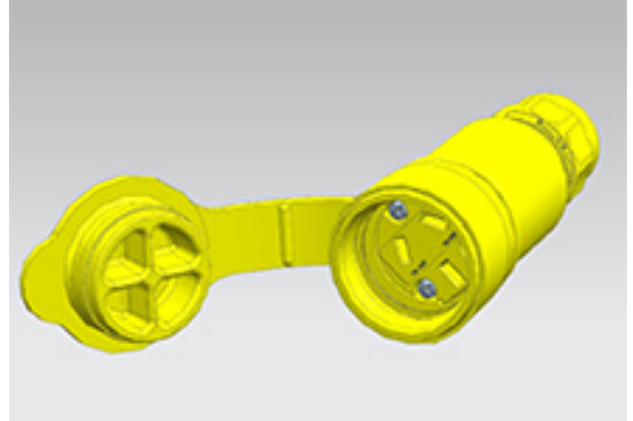

Part Number : [1301460050](#)

Product Description : Watertite Extreme Connector, 3 Pole/3 Wire, Non-NEMA, 15A/125V, 10A/250V, Cord Grip Body Size F2, Silicone Husk

Series Number : 130146

Status : Active

Product Category : Wiring Devices

Engineering Number : 15W07

Documents & Resources

Drawings

[1301460050_sd.pdf](#)

3D Models and Design Files

[1301460050_stp.zip](#)

Product Environment Compliance

Compliance

GADSL/IMDS	Not Relevant
China RoHS	Not Relevant
EU ELV	Not Reviewed per 2000/53/EC
Low-Halogen Status	Not Relevant
REACH SVHC	Not Reviewed per D(2024)6225-DC (07 Nov 2024)
EU RoHS	Compliant with Exemption 6(c) per EU 2015/863

Multiple Part Product Compliance Statements

- Eu RoHS
- REACH SVHC
- Low-Halogen

Multiple Part Industry Compliance Documents

- IPC 1752A Class C
- IPC 1752A Class D