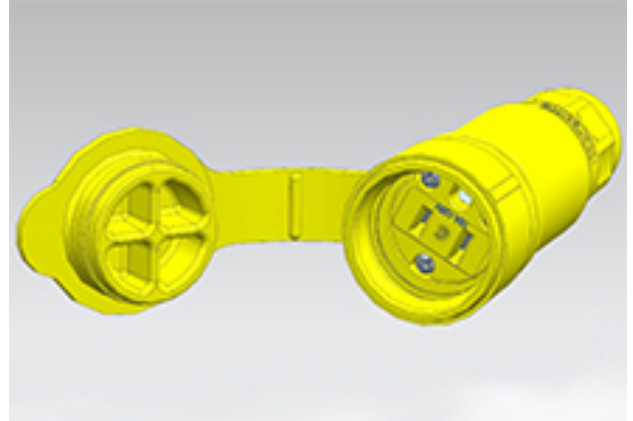

Part Number : 1301460060

Product Description : Watertite Extreme Connector, 2 Pole/3 Wire, NEMA 5-15, 125V, Cord Grip Body Size F2, Silicone Husk

Series Number : 130146

Status : Active

Product Category : Wiring Devices

Engineering Number : 15W47

Product Environment Compliance

Compliance

GADSL/IMDS	Not Relevant
China RoHS	Not Reviewed per SJ/T 11365-2006
EU ELV	Not Relevant
Low-Halogen Status	Not Reviewed per IEC 61249-2-21
REACH SVHC	Not Reviewed per D(2024)6225-DC (07 Nov 2024)
EU RoHS	Compliant with Exemption 6(c) per EU 2015/863

Multiple Part Product Compliance Statements

- Eu RoHS
- REACH SVHC
- Low-Halogen

Multiple Part Industry Compliance Documents

- IPC 1752A Class C
- IPC 1752A Class D
- Molex Product Compliance Declaration
- IEC-62474
- chemSHERPA (xml)

EU RoHS Certificate of Compliance

Part Details

General