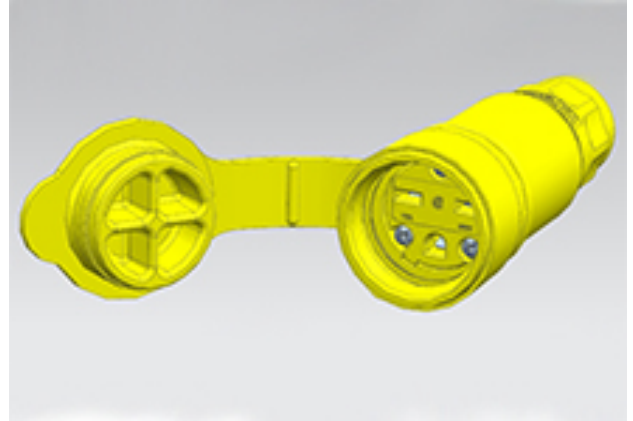

Part Number : 1301460074

Product Description : Watertite Extreme Receptacle Connector, 2 Pole/3 Wire, NEMA 6-15, 250V, Cord Grip Body Size F2, Silicone Husk

Series Number : 130146

Status : Active

Product Category : Wiring Devices

Engineering Number : 15W49

Product Environment Compliance

Compliance

China RoHS	Not Reviewed
EU ELV	Not Reviewed
Low-Halogen Status	Not Reviewed
REACH SVHC	Not Reviewed
EU RoHS	Not Reviewed

Multiple Part Product Compliance Statements

- Eu RoHS
- REACH SVHC
- Low-Halogen

Multiple Part Industry Compliance Documents

- IPC 1752A Class C
- IPC 1752A Class D
- Molex Product Compliance Declaration
- IEC-62474
- chemSHERPA (xml)

EU RoHS Certificate of Compliance

Part Details

General

Status	Active
Category	Wiring Devices