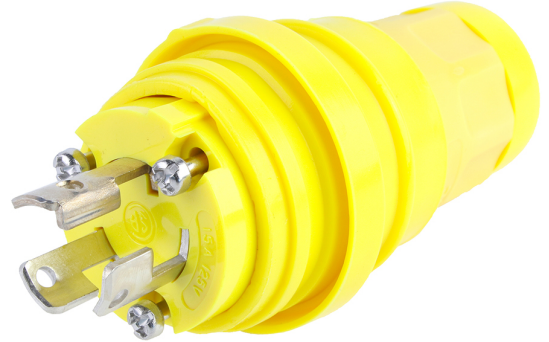

Part Number : [1301460082](#)

Product Description : Watertite Extreme Plug with Locking Blade, 2 Pole/3 Wire, NEMA L5-15, 125V, Cord Grip Body Size F2, Silicone Husk

Series Number : 130146

Status : Active

Product Category : Wiring Devices

Engineering Number : 24W47

Documents & Resources

Drawings

[1301460082_sd.pdf](#)

3D Models and Design Files

[1301460082_stp.zip](#)

Product Environment Compliance

Compliance

GADSL/IMDS	Not Relevant
China RoHS	
EU ELV	Not Relevant
Low-Halogen Status	Not Reviewed per IEC 61249-2-21
REACH SVHC	Not Reviewed per D(2024)6225-DC (07 Nov 2024)
EU RoHS	Compliant with Exemption 6(c) per EU 2015/863

Multiple Part Product Compliance Statements

- Eu RoHS
- REACH SVHC
- Low-Halogen

Multiple Part Industry Compliance Documents

- IPC 1752A Class C