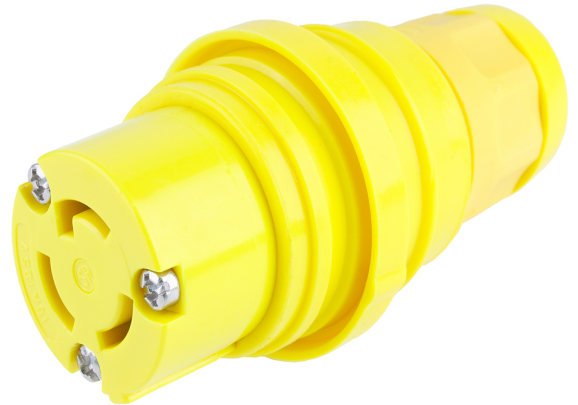

Part Number : [1301460103](#)

Product Description : Watertite Extreme Connector for Male Receptacle with Locking Blade, 2 Pole/3 Wire, NEMA L5-15, 125V, F2, Silicone Husk

Series Number : 130146

Status : Active

Product Category : Wiring Devices

Engineering Number : 25W47MB

Documents & Resources

Drawings

[1301460103_sd.pdf](#)

3D Models and Design Files

[1301460103_stp.zip](#)

Product Environment Compliance

Compliance

GADSL/IMDS	Not Relevant
China RoHS	Not Reviewed per SJ/T 11365-2006
EU ELV	Not Relevant
Low-Halogen Status	Not Reviewed per IEC 61249-2-21
REACH SVHC	Not Reviewed per D(2024)7663-DC (21 Jan 2025)
EU RoHS	Not Reviewed per EU 2015/863

Multiple Part Product Compliance Statements

- Eu RoHS
- REACH SVHC
- Low-Halogen

Multiple Part Industry Compliance Documents

- IPC 1752A Class C
- IPC 1752A Class D