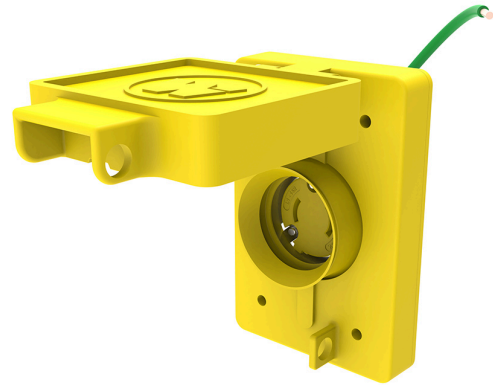

Part Number : 1301460119

Product Description : Watertite Extreme Receptacle with Single Flip Coverplate, 2 Pole/2 Wire, NEMA 1-15,125V

Series Number : 130146

Status : Active

Product Category : Wiring Devices

Engineering Number : 60W04

Product Environment Compliance

Compliance

China RoHS	Not Reviewed
EU ELV	Not Reviewed
Low-Halogen Status	Not Reviewed
REACH SVHC	Not Reviewed
EU RoHS	Not Reviewed

Multiple Part Product Compliance Statements

- Eu RoHS
- REACH SVHC
- Low-Halogen

Multiple Part Industry Compliance Documents

- IPC 1752A Class C
- IPC 1752A Class D
- Molex Product Compliance Declaration
- IEC-62474
- chemSHERPA (xml)

EU RoHS Certificate of Compliance

Part Details

General

Status	Active