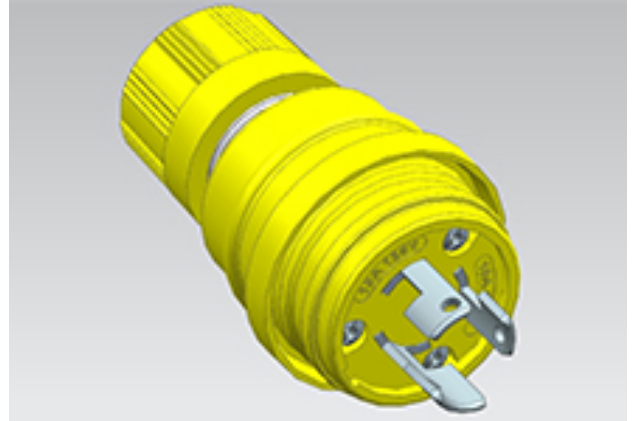

Part Number : [1301460206](#)

Product Description : Watertite Extreme Plug with Locking Blade, 3 Pole/3 Wire, Non-NEMA, 15A/125V, 10A/250V, Cord Grip Body Size F2, Petrochemical Grade

Series Number : 130146

Status : Active

Product Category : Wiring Devices

Engineering Number : 24W07-P

Documents & Resources

Drawings

[1301460206_sd.pdf](#)

Product Environment Compliance

Compliance

- IPC 1752A Class C
- IPC 1752A Class D
- Molex Product Compliance Declaration
- IEC-62474
- chemSHERPA (xml)

EU RoHS Certificate of Compliance

Part Details

General

Status	Active
Category	Wiring Devices
Series	130146
Description	Watertite Extreme Plug with Locking Blade, 3 Pole/3 Wire, Non-NEMA, 15A/125V, 10A/250V, Cord Grip Body Size F2, Petrochemical Grade
IP Rating	IP69K
NEMA Configuration	Non-NEMA
Product Name	Watertite Extreme
Specialty	N/A
Type	Plug
UPC	78172559747

Electrical

Current - Maximum per Contact	15.0A
GFCI	No
Voltage - Maximum	250V

Physical

Cord Grip Body Size	F2 1/2"
Cord Type	N/A
Flange	No
Flip Lid	No
Gender	Male
Length	N/A
Lighted Connector	No
Locking Blade	Yes
Net Weight	128.366/g
Poles	3-pole/3-wire
Receptacle Type	N/A