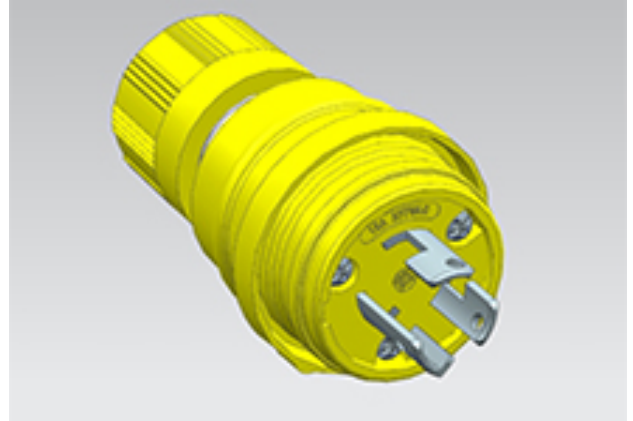

Part Number : [1301460207](#)

Product Description : Watertite Extreme Plug with Locking Blade, 2 Pole/3 Wire, NEMA L7-15, 277V, Cord Grip Body Size F2, Petrochemical Grade

Series Number : 130146

Status : Active

Product Category : Wiring Devices

Engineering Number : 24W34-P

Documents & Resources

Drawings

[1301460207_sd.pdf](#)

Product Environment Compliance

Compliance

China RoHS	Not Reviewed
EU ELV	Not Reviewed
Low-Halogen Status	Not Reviewed
REACH SVHC	Not Reviewed
EU RoHS	Not Reviewed

Multiple Part Product Compliance Statements

- Eu RoHS
- REACH SVHC
- Low-Halogen

Multiple Part Industry Compliance Documents

- IPC 1752A Class C
- IPC 1752A Class D
- Molex Product Compliance Declaration
- IEC-62474
- chemSHERPA (xml)

EU RoHS Certificate of Compliance