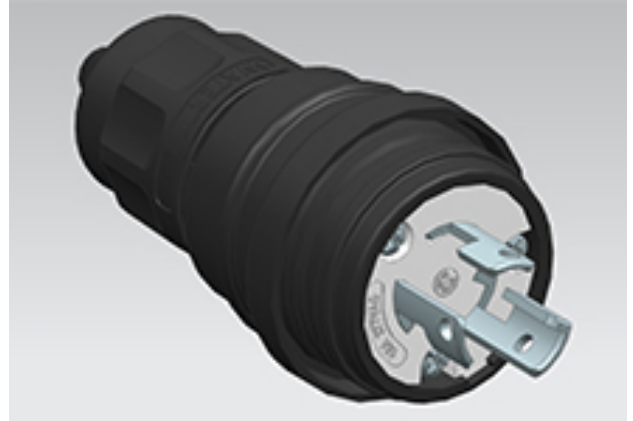

Part Number : [1301460208](#)

Product Description : Watertite Extreme Plug with Locking Blade, 2 Pole/3 Wire, NEMA L7-15, 277V, Cord Grip Body Size F2, Black, Petrochemical Grade

Series Number : 130146

Status : Active

Product Category : Wiring Devices

Engineering Number : 24W34BLK-P

Documents & Resources

Drawings

[1301460208_sd.pdf](#)

Product Environment Compliance

Compliance

China RoHS	Not Reviewed
EU ELV	Not Reviewed
Low-Halogen Status	Not Reviewed
REACH SVHC	Not Reviewed
EU RoHS	Not Reviewed

EU RoHS Certificate of Compliance

Part Details

General

Status	Active
Category	Wiring Devices
Series	130146
Description	Watertite Extreme Plug with Locking Blade, 2 Pole/3 Wire, NEMA L7-15, 277V, Cord Grip Body Size F2, Black, Petrochemical Grade
IP Rating	IP69K
NEMA Configuration	NEMA L7-15
Product Name	Watertite Extreme
Specialty	N/A
Type	Plug
UPC	78172559749

Agency

CSA	LR6837
UL	E10176

Electrical

Current - Maximum per Contact	15.0A
GFCI	No
Voltage - Maximum	277V

Physical

Cord Grip Body Size	F2 1/2"
Cord Type	N/A
Flange	No
Flip Lid	No
Gender	Male
Length	N/A
Lighted Connector	No
Locking Blade	Yes
Net Weight	126.098/g