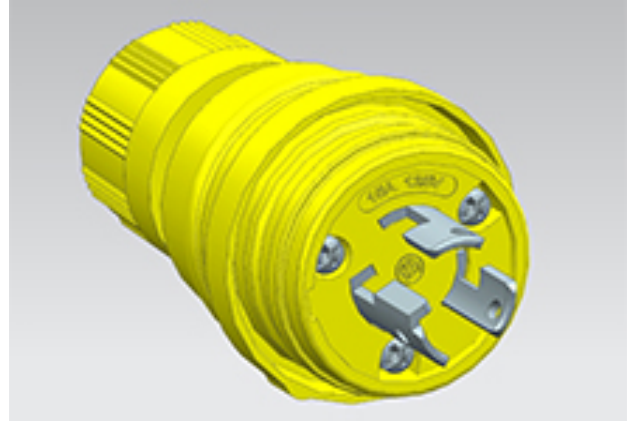

Part Number : [1301460209](#)

Product Description : Watertite Extreme Plug with Locking Blade, 2 Pole/3 Wire, NEMA L5-15, 125V, Cord Grip Body Size F2, Petrochemical Grade

Series Number : 130146

Status : Active

Product Category : Wiring Devices

Engineering Number : 24W47-P

Documents & Resources

Drawings

[1301460209_sd.pdf](#)

Product Environment Compliance

Compliance

China RoHS	Not Reviewed
EU ELV	Not Reviewed
Low-Halogen Status	Not Reviewed
REACH SVHC	Not Reviewed
EU RoHS	Not Reviewed

Multiple Part Product Compliance Statements

- Eu RoHS
- REACH SVHC
- Low-Halogen

Multiple Part Industry Compliance Documents

- IPC 1752A Class C
- IPC 1752A Class D
- Molex Product Compliance Declaration
- IEC-62474
- chemSHERPA (xml)

EU RoHS Certificate of Compliance