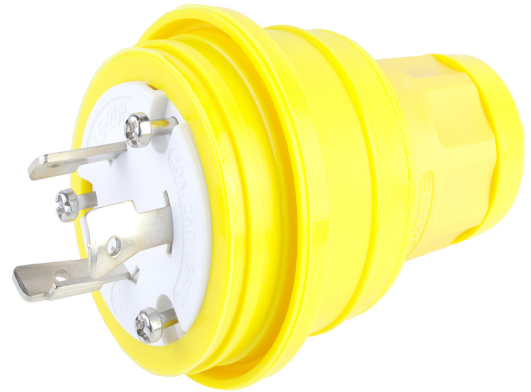

Part Number : [1301470021](#)

Product Description : Watertite Extreme Plug with Locking Blade, 2 Pole/3 Wire, NEMA L6-20, 250V, Cord Grip Body Size F3

Series Number : 130147

Status : Active

Product Category : Wiring Devices

Engineering Number : 26W48

Documents & Resources

Drawings

[1301470021_sd.pdf](#)

3D Models and Design Files

[1301470021_stp.zip](#)

Product Environment Compliance

Compliance

GADSL/IMDS	Not Relevant
China RoHS	Not Reviewed per SJ/T 11365-2006
EU ELV	Not Relevant
Low-Halogen Status	Not Reviewed per IEC 61249-2-21
REACH SVHC	Not Reviewed per D(2024)7663-DC (21 Jan 2025)
EU RoHS	Not Reviewed per EU 2015/863

Multiple Part Product Compliance Statements

- Eu RoHS
- REACH SVHC
- Low-Halogen

Multiple Part Industry Compliance Documents

- IPC 1752A Class C
- IPC 1752A Class D