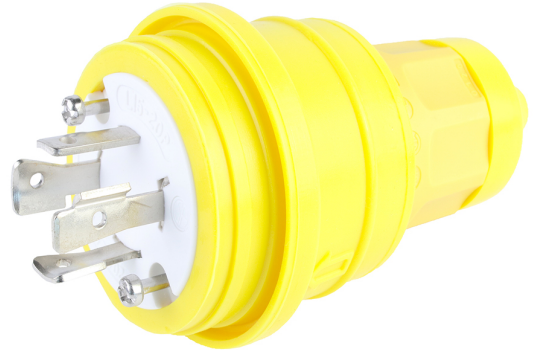

Part Number : [1301470027](#)

Product Description : Watertite Extreme Plug with Locking Blade, 3 Pole/4 Wire, NEMA L15-20, 3ø 250V, Cord Grip Body Size F3

Series Number : 130147

Status : Active

Product Category : Wiring Devices

Engineering Number : 26W75

Documents & Resources

Drawings

[1301470027_sd.pdf](#)

3D Models and Design Files

[1301470027_stp.zip](#)

Product Environment Compliance

Compliance

GADSL/IMDS	Not Relevant
China RoHS	Not Reviewed per SJ/T 11365-2006
EU ELV	Not Relevant
Low-Halogen Status	Not Reviewed per IEC 61249-2-21
REACH SVHC	Not Reviewed per D(2024)6225-DC (07 Nov 2024)
EU RoHS	Compliant with Exemption 6(c) per EU 2015/863

Multiple Part Product Compliance Statements

- Eu RoHS
- REACH SVHC
- Low-Halogen

Multiple Part Industry Compliance Documents

- IPC 1752A Class C