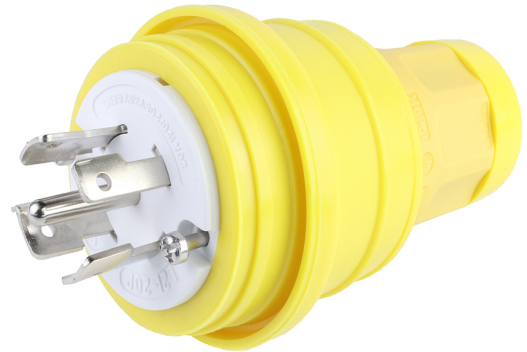

Part Number : [1301470031](#)

Product Description : Watertite Extreme Plug with Locking Blade, 4 Pole/5 Wire, NEMA L21-20, 3ø 208V, Cord Grip Body Size F3

Series Number : 130147

Status : Active

Product Category : Wiring Devices

Engineering Number : 26W81

Documents & Resources

Drawings

[1301470031_sd.pdf](#)

3D Models and Design Files

[1301470031_stp.zip](#)

Product Environment Compliance

Compliance

GADSL/IMDS	Not Relevant
China RoHS	Not Reviewed per SJ/T 11365-2006
EU ELV	Not Relevant
Low-Halogen Status	Not Reviewed per IEC 61249-2-21
REACH SVHC	Not Reviewed per D(2024)6225-DC (07 Nov 2024)
EU RoHS	Compliant with Exemption 6(c) per EU 2015/863

Multiple Part Product Compliance Statements

- Eu RoHS
- REACH SVHC
- Low-Halogen

Multiple Part Industry Compliance Documents

- IPC 1752A Class C