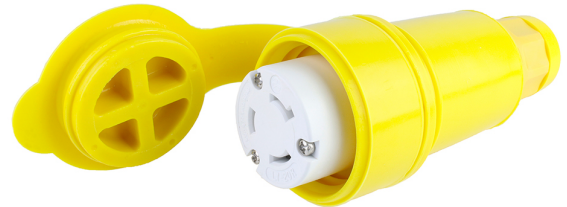

Documents & Resources

Drawings

[1301470051_sd.pdf](#)

3D Models and Design Files

[1301470051_stp.zip](#)

Product Environment Compliance

Compliance

China RoHS	Not Reviewed
EU ELV	Not Reviewed
Low-Halogen Status	Not Reviewed
REACH SVHC	Not Reviewed
EU RoHS	Not Reviewed

Multiple Part Product Compliance Statements

- Eu RoHS
- REACH SVHC
- Low-Halogen

Multiple Part Industry Compliance Documents

- IPC 1752A Class C
- IPC 1752A Class D
- Molex Product Compliance Declaration
- IEC-62474