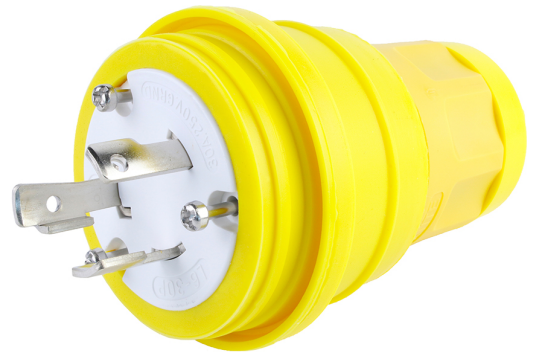

Part Number : [1301470074](#)

Product Description : Watertite Extreme Plug with Locking Blade, 2 Pole/3 Wire, NEMA L6-30, 250V, Cord Grip Body Size F4

Series Number : 130147

Status : Active

Product Category : Wiring Devices

Engineering Number : 28W48

Product Environment Compliance

Compliance

GADSL/IMDS	Not Relevant
China RoHS	Not Reviewed per SJ/T 11365-2006
EU ELV	Not Relevant
Low-Halogen Status	Not Reviewed per IEC 61249-2-21
REACH SVHC	Not Reviewed per D(2024)6225-DC (07 Nov 2024)
EU RoHS	Compliant with Exemption 6(c) per EU 2015/863

Multiple Part Product Compliance Statements

- Eu RoHS
- REACH SVHC
- Low-Halogen

Multiple Part Industry Compliance Documents

- IPC 1752A Class C
- IPC 1752A Class D
- Molex Product Compliance Declaration
- IEC-62474
- chemSHERPA (xml)

EU RoHS Certificate of Compliance

Part Details