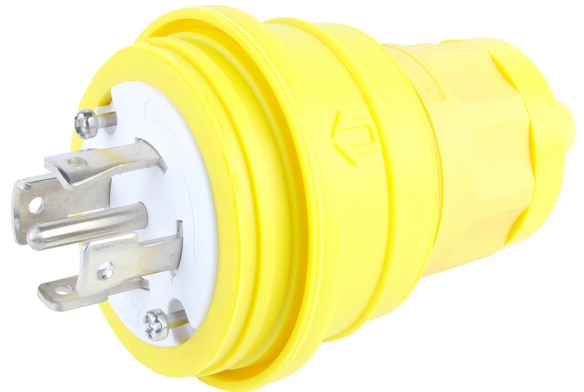

Part Number : [1301470086](#)

Product Description : Watertite Extreme Plug with Locking Blade, 4 Pole/5 Wire, NEMA L22-30, 3ø 480V, Cord Grip Body Size F4

Series Number : 130147

Status : Active

Product Category : Wiring Devices

Engineering Number : 28W82

Documents & Resources

Drawings

[1301470086_sd.pdf](#)

3D Models and Design Files

[1301470086_stp.zip](#)

Product Environment Compliance

Compliance

China RoHS	Not Reviewed
EU ELV	Not Reviewed
Low-Halogen Status	Not Reviewed
REACH SVHC	Not Reviewed
EU RoHS	Not Reviewed

Multiple Part Product Compliance Statements

- Eu RoHS
- REACH SVHC
- Low-Halogen

Multiple Part Industry Compliance Documents

- IPC 1752A Class C
- IPC 1752A Class D
- Molex Product Compliance Declaration
- IEC-62474