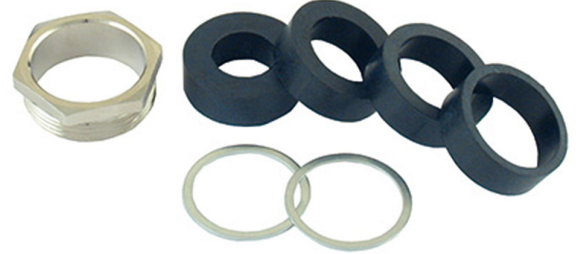

Part Number : 936000047

Product Description : GWconnect Metal Cable Gland, with Washer and Gaskets, M25x1.5 Thread

Series Number : 93600

Status : Active

Product Category : Heavy-Duty Cable Glands

Engineering Number : 7000.6849.0

Multiple Part Product Compliance Statements

- Eu RoHS
- REACH SVHC
- Low-Halogen

Multiple Part Industry Compliance Documents

- IPC 1752A Class C
- IPC 1752A Class D
- Molex Product Compliance Declaration
- IEC-62474
- chemSHERPA (xml)

EU RoHS Certificate of Compliance

Part Details

General

Status	Active
Category	Heavy-Duty Cable Glands
Series	93600
Description	GWconnect Metal Cable Gland, with Washer and Gaskets, M25x1.5 Thread
Cable Gland Type	IP66 - Basic
Comments	4 Gaskets: 8.50, 11.50, 14.50, and 17.50mm internal diameters.
IP Rating	IP66
Product Name	GWconnect
UPC	887191826196

Physical

Cable Diameter	8.00-17.00mm
Material - Cable Gland	Brass
Material - Gasket	Elastomer
Material - Plating	Nickel (body), Zinc (washer)
Material - Washer	Steel
Net Weight	24.000/g
Packaging Type	Bag
Panel Mount	Yes
Temperature Range - Operating	-40° to +125°C
Thread Size	M25x1.5
Thread Type	(M) Metric