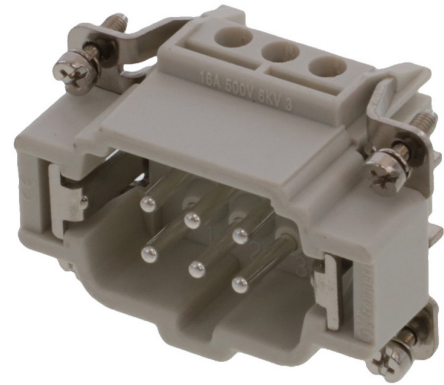

Part Number : [936010215](#)

Product Description : GWconnect Screw Terminal Insert, Male, 6-Pole, 16A, with Wire Protection, Silver (Ag) Plated Contacts, Size 6B «44x27»

Series Number : 93601

Status : Active

Product Category : Heavy-Duty Connectors

Engineering Number : 7306.6103.0

Product Environment Compliance

Compliance

GADSL/IMDS	Not Relevant
China RoHS	
EU ELV	Not Relevant
Low-Halogen Status	Low-Halogen per IEC 61249-2-21
REACH SVHC	Contains Lead per D(2024)7663-DC (21 Jan 2025)
EU RoHS	Compliant with Exemption 6(c) per EU 2015/863

EU RoHS Certificate of Compliance

Part Details

General

Status	Active
Category	Heavy-Duty Connectors
Series	93601
Description	GWconnect Screw Terminal Insert, Male, 6-Pole, 16A, with Wire Protection, Silver (Ag) Plated Contacts, Size 6B «44x27»
Component Type	Inserts - Screw Terminal
Insert Series	S-E
Product Name	GWconnect
Standard	CSA C22.2 NO. 182.3, EN 60664-1, EN 61984, UL 1977
UPC	887191877235

Agency

CSA	256883
UL	E249674

Electrical

Current - Maximum per Contact	16.0A
Voltage - Maximum	500V
Wire Protection	Yes

Physical

Component Size	6B «44x27»
Durability (mating cycles max)	700
Gender	Male
Insert Color	Grey
Material - Contact	Copper Alloy
Material - Insert	Polycarbonate
Material - Plating	Silver
Net Weight	48.500/g
Number of Rows	2
Packaging Type	Bag
Polarized to Mating Part	Yes