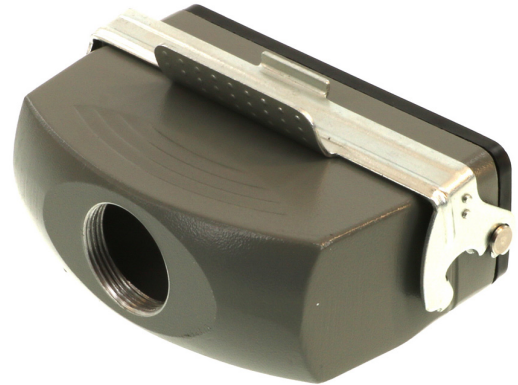

Part Number : [936013662](#)

Product Description : GWconnect STD - Standard, Single Lever Coupler, Die-cast Aluminum, with 1 Lever, Top Entry, with Gasket, Size 24B «104x27», M32 Thread, High Construction, Grey

Series Number : 93601

Status : Active

Product Category : Heavy-Duty Connectors

Engineering Number : 7824.6464.5

Product Environment Compliance

Compliance

China RoHS	Not Reviewed
EU ELV	Not Reviewed
Low-Halogen Status	Not Reviewed
REACH SVHC	Not Reviewed
EU RoHS	Not Reviewed

Multiple Part Product Compliance Statements

- Eu RoHS
- REACH SVHC
- Low-Halogen

Multiple Part Industry Compliance Documents

- IPC 1752A Class C
- IPC 1752A Class D
- Molex Product Compliance Declaration
- IEC-62474
- chemSHERPA (xml)

EU RoHS Certificate of Compliance

Part Details

General

Status	Active