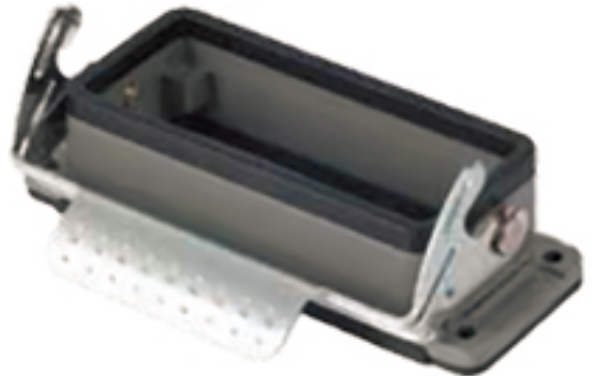

Part Number : [936014365](#)

Product Description : GWconnect STD - Standard, Single Lever Bulkhead Mount Housing, Die-cast Aluminum, with 1 Lever, with Gasket, Size 32B «77x62», Grey

Series Number : 93601

Status : Active

Product Category : Heavy-Duty Connectors

Engineering Number : 7832.6409.0

Documents & Resources

Drawings

[936014365_sd.pdf](#)

Product Environment Compliance

Compliance

GADSL/IMDS	Not Relevant
China RoHS	
EU ELV	Not Relevant
Low-Halogen Status	Low-Halogen per IEC 61249-2-21
REACH SVHC	Not Contained per D(2023)8585-DC (23 Jan 2024)
EU RoHS	Compliant per EU 2015/863

Multiple Part Product Compliance Statements

- Eu RoHS
- REACH SVHC
- Low-Halogen

Multiple Part Industry Compliance Documents

- IPC 1752A Class C
- IPC 1752A Class D
- Molex Product Compliance Declaration
- IEC-62474
- chemSHERPA (xml)