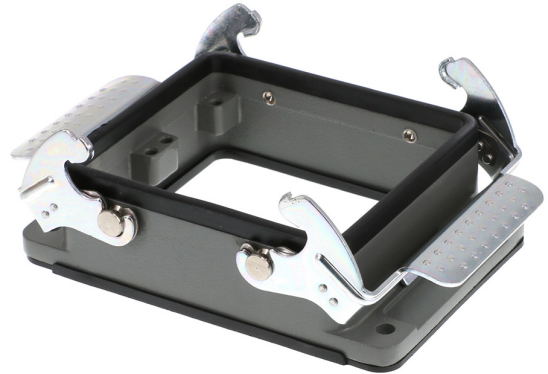

Part Number : [936014369](#)

Product Description : GWconnect STD - Standard, Double Lever Bulkhead Mount Housing, Die-cast Aluminum, with 2 Levers, with Gasket, Size 32B «77x62», Grey

Series Number : 93601

Status : Active

Product Category : Heavy-Duty Connectors

Engineering Number : 7832.6415.0

Product Environment Compliance

Compliance

GADSL/IMDS	Not Relevant
China RoHS	
EU ELV	Not Relevant
Low-Halogen Status	Low-Halogen per IEC 61249-2-21
REACH SVHC	Not Contained per D(2024)7663-DC (21 Jan 2025)
EU RoHS	Compliant per EU 2015/863

EU RoHS Certificate of Compliance

Part Details

General

Status	Active
Category	Heavy-Duty Connectors
Series	93601
Description	GWconnect STD - Standard, Double Lever Bulkhead Mount Housing, Die-cast Aluminum, with 2 Levers, with Gasket, Size 32B «77x62», Grey
Component Type	Double Lever Bulkhead Housing
IP Rating	IP66
Product Name	GWconnect
Standard	ANSI/UL 50, ANSI/UL 50 E, CSA C22.2 No.94-1-2, EN 61984
Type	STD
UPC	887191894652

Agency

CSA	256883
UL	E249674

Electrical

Voltage - Maximum	500V
-------------------	------

Physical

Component Size	32B «77X62»
Housing Coating	Polyester Powder
Housing Color	Grey RAL 7037
Lock to Mating Part	Yes
Material - Gasket	NBR
Material - Housing	Die-cast Aluminum
Material - Lever	Galvanized Steel
Mounting Style	Bulkhead
Net Weight	236.000/g
Number of Levers	2
Packaging Type	Bag