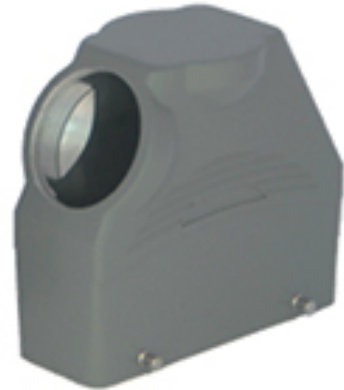

Part Number : [936014977](#)

Product Description : GWconnect STD - Standard, Double Lever Hood, Die-cast Aluminum, with 4 Pegs, 30° Side Entry, Size 16B «77x27», Pg36 Thread, High Construction, Grey

Series Number : 93601

Status : Active

Product Category : Heavy-Duty Connectors

Engineering Number : 7816.6837.5

Product Environment Compliance

Compliance

GADSL/IMDS	Not Relevant
China RoHS	
EU ELV	Not Relevant
Low-Halogen Status	Not Reviewed per IEC 61249-2-21
REACH SVHC	Not Contained per ED/71/2019 (16 July 2019)
EU RoHS	Compliant per EU 2015/863

Multiple Part Product Compliance Statements

- Eu RoHS
- REACH SVHC
- Low-Halogen

Multiple Part Industry Compliance Documents

- IPC 1752A Class C
- IPC 1752A Class D
- Molex Product Compliance Declaration
- IEC-62474
- chemSHERPA (xml)

EU RoHS Certificate of Compliance

Part Details

General

Status	Active