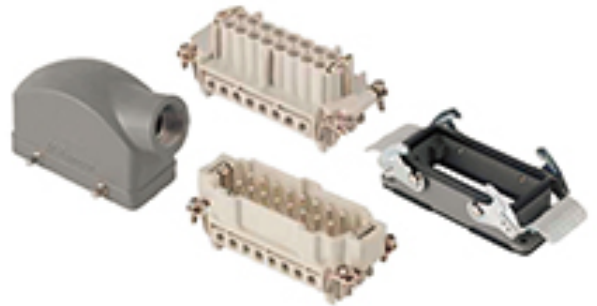

Part Number : [936030057](#)

Product Description : GWconnect Connector Kit, 10 Pole, Series S-E Female-Male Inserts, M20 Die-cast Aluminum Hood-Side Entry, Bulkhead Mount Housing-Vertical, 2 Lever, Size 10B «57x27», Grey

Series Number : 93603

Status : Active

Product Category : Heavy-Duty Connectors

Engineering Number : 7910.7750.0

Product Environment Compliance

Compliance

GADSL/IMDS	Not Relevant
China RoHS	
EU ELV	Not Relevant
Low-Halogen Status	Low-Halogen per IEC 61249-2-21
REACH SVHC	Contains Lead per D(2024)7663-DC (21 Jan 2025)
EU RoHS	Compliant with Exemption 6(c) per EU 2015/863

Multiple Part Product Compliance Statements

- Eu RoHS
- REACH SVHC
- Low-Halogen

Multiple Part Industry Compliance Documents

- IPC 1752A Class C
- IPC 1752A Class D
- Molex Product Compliance Declaration
- IEC-62474
- chemSHERPA (xml)

EU RoHS Certificate of Compliance

Part Details

General