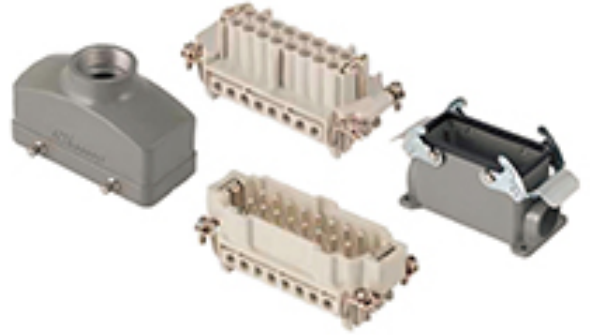

Part Number : [936030063](#)

Product Description : GWconnect Connector Kit, 10 Pole, Series S-E Female-Male Inserts, M20 Die-cast Aluminum Hood-Top Entry, Surface Mount Housing-Vertical, 2 Lever, Size 10B «57x27», Grey

Series Number : 93603

Status : Active

Product Category : Heavy-Duty Connectors

Engineering Number : 7910.7765.0

Product Environment Compliance

Compliance

GADSL/IMDS	Not Relevant
China RoHS	
EU ELV	Not Relevant
Low-Halogen Status	Low-Halogen per IEC 61249-2-21
REACH SVHC	Contains Lead per D(2024)7663-DC (21 Jan 2025)
EU RoHS	Compliant with Exemption 6(c) per EU 2015/863

EU RoHS Certificate of Compliance

Part Details

General

Status	Active
Category	Heavy-Duty Connectors
Series	93603
Description	GWconnect Connector Kit, 10 Pole, Series S-E Female-Male Inserts, M20 Die-cast Aluminum Hood-Top Entry, Surface Mount Housing-Vertical, 2 Lever, Size 10B «57x27», Grey
Component Type	Connector Kit - Female+Male
Insert Series	S-E
Product Name	GWconnect
UPC	887191863610

Kit Component Parts

Description	Part Number
GWconnect STD - Standard, Double Lever Hood, Die-cast Aluminum, with 4 Pegs, Top Entry, Size 10B «57x27», Extended M20 Thread, Grey	<u>0936011746</u>
GWconnect Screw Terminal Insert, Male, 10-Pole, 16A, with Wire Protection, Silver (Ag) Plated Contacts, Size 10B «57x27»	<u>0936010238</u>