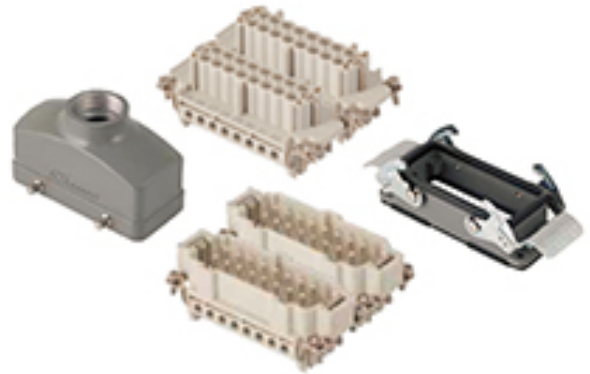

Part Number : [936030067](#)

Product Description : GWconnect Connector Kit, 16 Pole, Series S-E Female-Male Inserts, Pg21 Die-cast Aluminum Hood-Top Entry, Bulkhead Mount Housing-Vertical, 2 Lever, Size 16B «77x27», Grey

Series Number : 93603

Status : Active

Product Category : Heavy-Duty Connectors

Engineering Number : 7916.6756.0

Product Environment Compliance

Compliance

GADSL/IMDS	Not Relevant
China RoHS	
EU ELV	Not Relevant
Low-Halogen Status	Low-Halogen per IEC 61249-2-21
REACH SVHC	Contains Lead per D(2024)7663-DC (21 Jan 2025)
EU RoHS	Compliant with Exemption 6(c); 6(c) per EU 2015/863

EU RoHS Certificate of Compliance

Part Details

General

Status	Active
Category	Heavy-Duty Connectors
Series	93603
Description	GWconnect Connector Kit, 16 Pole, Series S-E Female-Male Inserts, Pg21 Die-cast Aluminum Hood-Top Entry, Bulkhead Mount Housing-Vertical, 2 Lever, Size 16B «77x27», Grey
Component Type	Connector Kit - Female+Male
Insert Series	S-E
Product Name	GWconnect
UPC	887191863696

Electrical

Current - Maximum per Contact	16.0A
Voltage - Maximum	500V

Physical

Color - Cable Jacket	N/A
Component Size	16B «77X27»
Lock to Mating Part	Yes
Mounting Style	Bulkhead
Packaging Type	Bag
Thread Size	Pg21
Thread Type	(Pg)