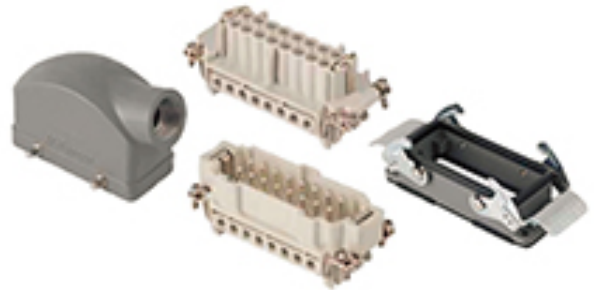

Part Number : [936030081](#)

Product Description : GWconnect Connector Kit, 24 Pole, Series S-E Female-Male Inserts, Pg21 Die-cast Aluminum Hood-Side Entry, Bulkhead Mount Housing-Vertical, 2 Lever, Size 24B «104x27», Grey

Series Number : 93603

Status : Active

Product Category : Heavy-Duty Connectors

Engineering Number : 7924.6752.0

Product Environment Compliance

Compliance

GADSL/IMDS	Not Relevant
China RoHS	
EU ELV	Not Relevant
Low-Halogen Status	Low-Halogen per IEC 61249-2-21
REACH SVHC	Contains Lead per D(2024)7663-DC (21 Jan 2025)
EU RoHS	Compliant with Exemption 6(c) per EU 2015/863

EU RoHS Certificate of Compliance

Part Details

General

Status	Active
Category	Heavy-Duty Connectors
Series	93603
Description	GWconnect Connector Kit, 24 Pole, Series S-E Female-Male Inserts, Pg21 Die-cast Aluminum Hood-Side Entry, Bulkhead Mount Housing-Vertical, 2 Lever, Size 24B «104x27», Grey
Component Type	Connector Kit - Female+Male
Insert Series	S-E
Product Name	GWconnect
UPC	887191864877

Electrical

Current - Maximum per Contact	16.0A
Voltage - Maximum	500V

Physical

Color - Cable Jacket	N/A
Component Size	24B «104X27»
Lock to Mating Part	Yes
Mounting Style	Bulkhead
Packaging Type	Bag
Thread Size	Pg21
Thread Type	(Pg)