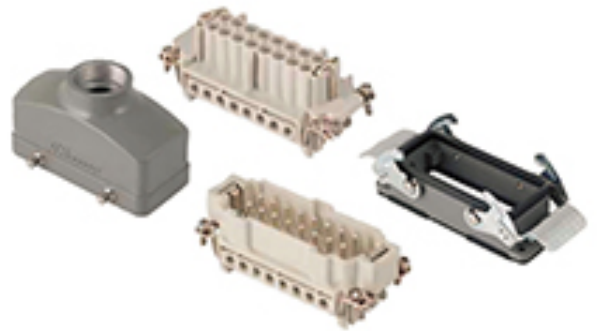

Part Number : [936030083](#)

Product Description : GWconnect Connector Kit, 24 Pole, Series S-E Female-Male Inserts, Pg21 Die-cast Aluminum Hood-Top Entry, Bulkhead Mount Housing-Vertical, 2 Lever, Size 24B «104x27», Grey

Series Number : 93603

Status : Active

Product Category : Heavy-Duty Connectors

Engineering Number : 7924.6757.0

---

### General

Status	Active
Category	Heavy-Duty Connectors

Series	93603
Description	GWconnect Connector Kit, 24 Pole, Series S-E Female-Male Inserts, Pg21 Die-cast Aluminum Hood-Top Entry, Bulkhead Mount Housing-Vertical, 2 Lever, Size 24B «104x27», Grey
Component Type	Connector Kit - Female+Male
Insert Series	S-E
Product Name	GWconnect
UPC	887191865010